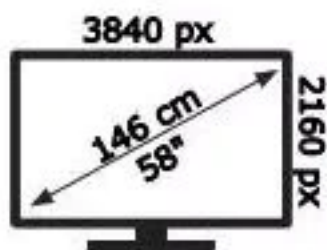

ENERG

HITACHI

58HK6100

70 kWh/1000h

ABCDEF **G**

110 kWh/1000h

50550102